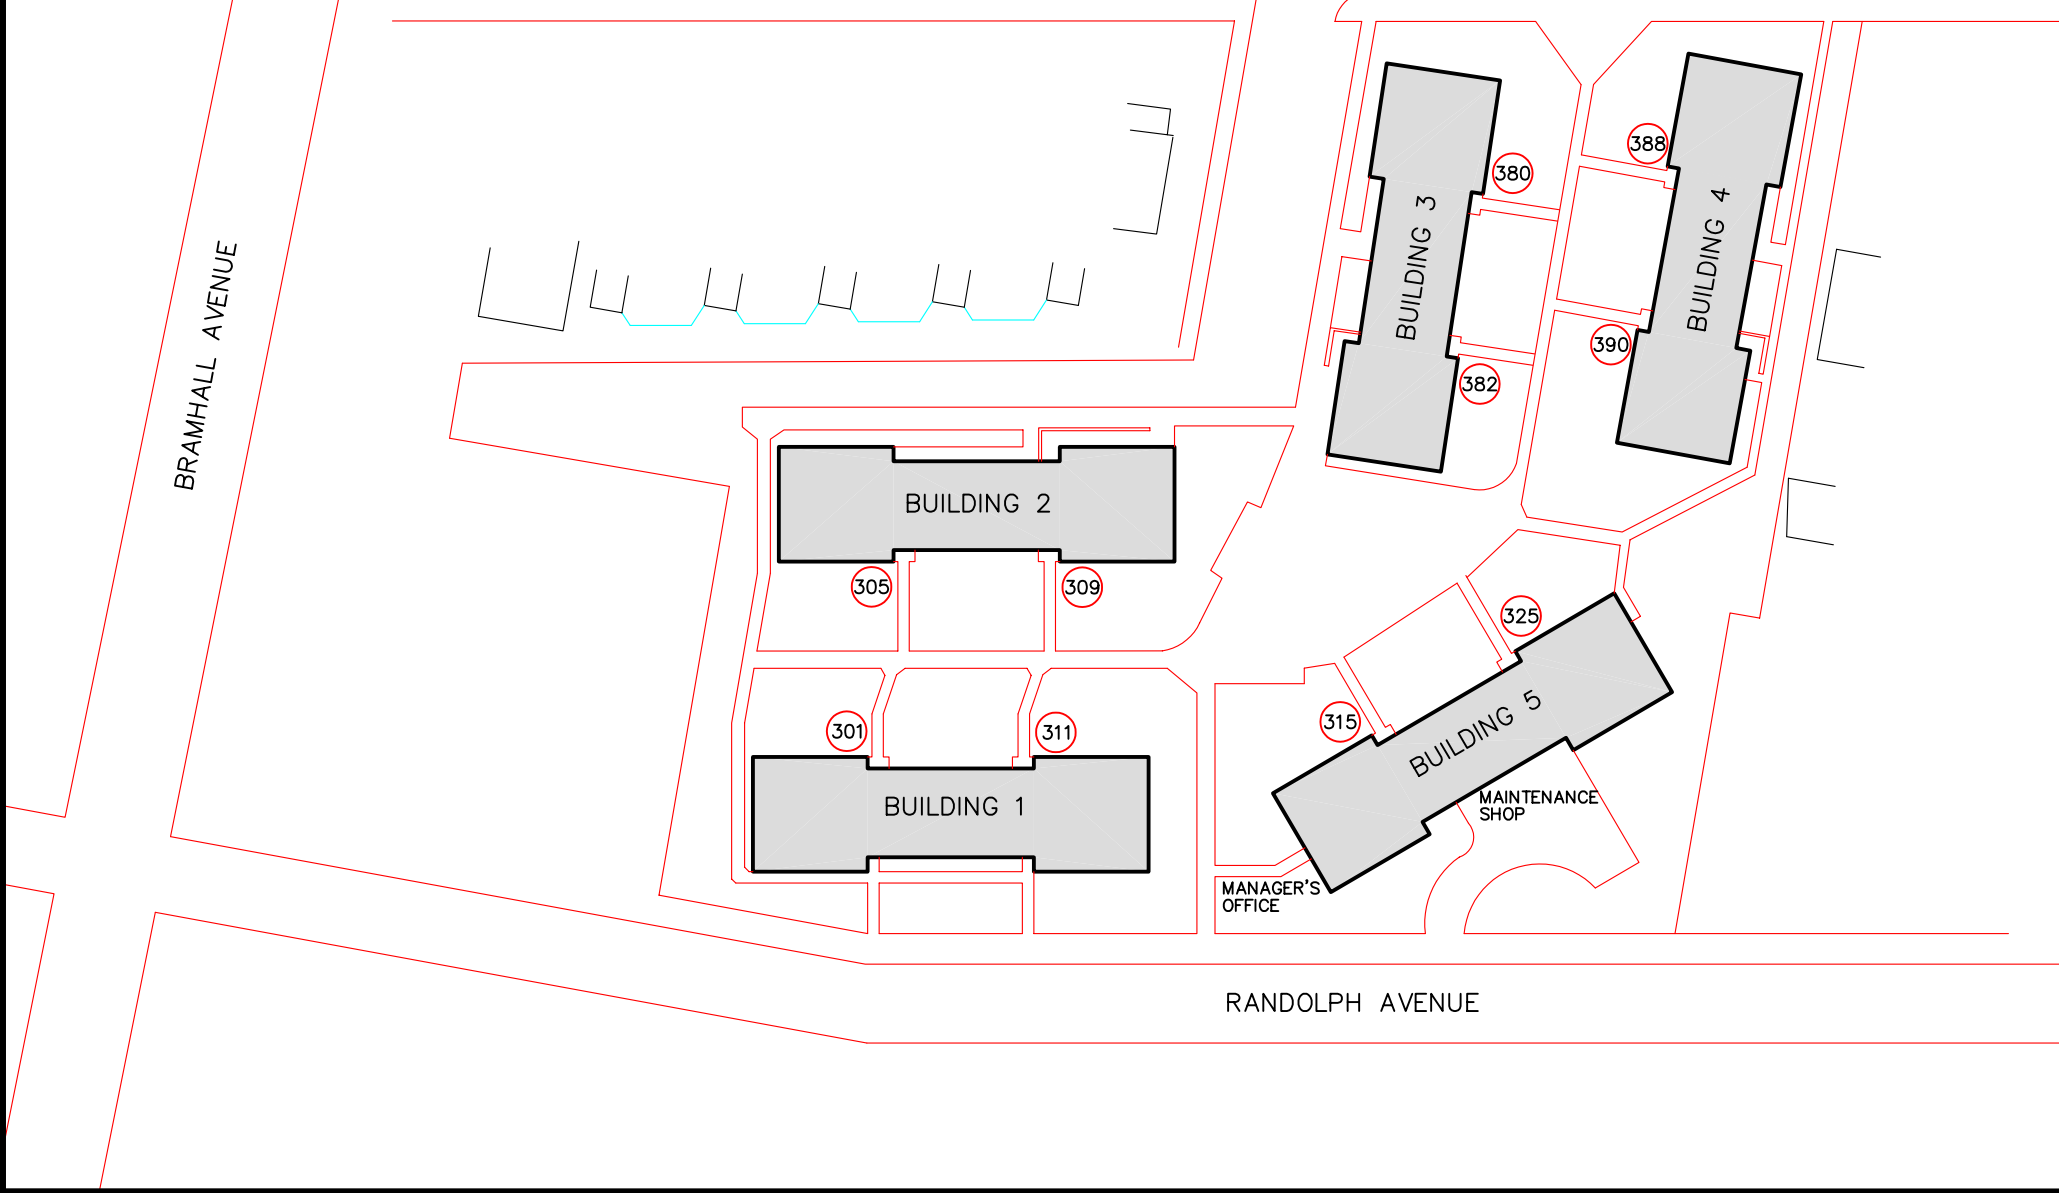

ADDRESSES

| | |
|------------|---------------------------|
| BUILDING 1 | 301, 311 RANDOLPH AVENUE |
| BUILDING 2 | 305, 309 RANDOLPH AVENUE |
| BUILDING 3 | 380, 382 ARLINGTON AVENUE |
| BUILDING 4 | 388, 390 ARLINGTON AVENUE |
| BUILDING 5 | 315, 325 RANDOLPH AVENUE |

AFFORDABLE HOUSING
 ARLINGTON GARDENS
 JERSEY CITY, NJ 07304

SITE PLAN
 BLOCK: 1946 LOT: A
 REVISED: 03/2006

SCALE: 0' 25' 50' 100'

Dev16:D:\Public Housing Sites\Site Maps\Arlington Gardens.dwg\esg